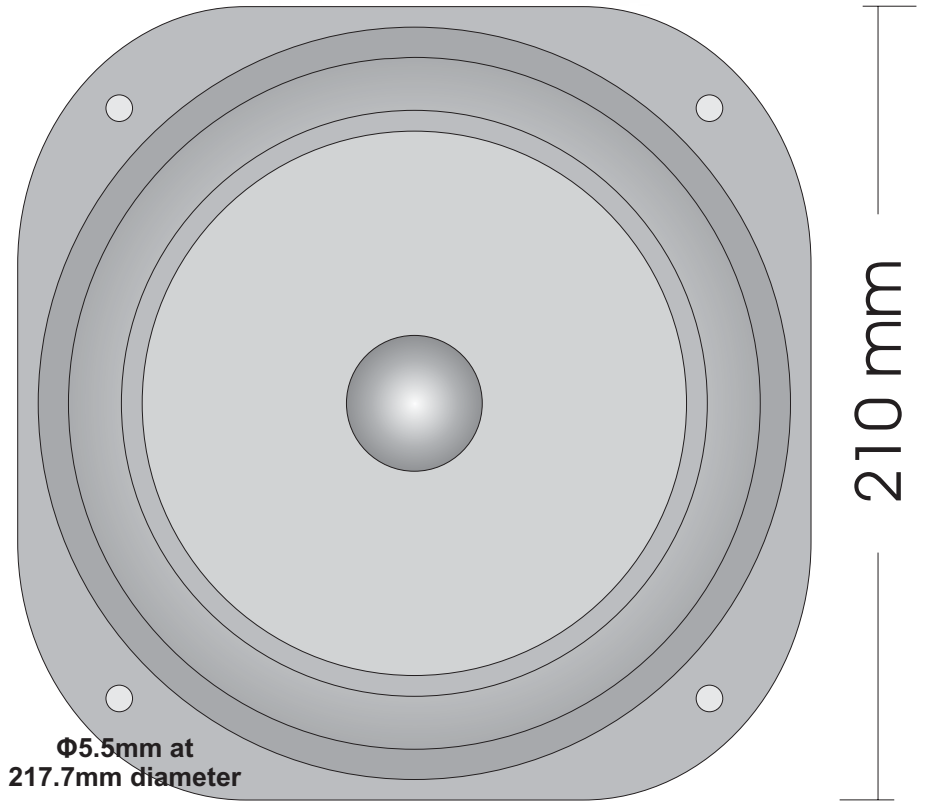

SPL Response on tweeter axis, 1m, 2.83 V rms, on ARCOS enclosure.

Impedance Response on ARCOS enclosure.

Copyright : M.Tzortzakis, Athens, Greece / 2004. This is a proprietary information not to be edited, transmitted or reproduced without prior notice and the written permission of the owner.

Woofers, Audax, HM210Z12

Drawing : **W80-210/12 -022** Rev : **A**

Date of Issue : **04/05/04** Page : **1** of **1**