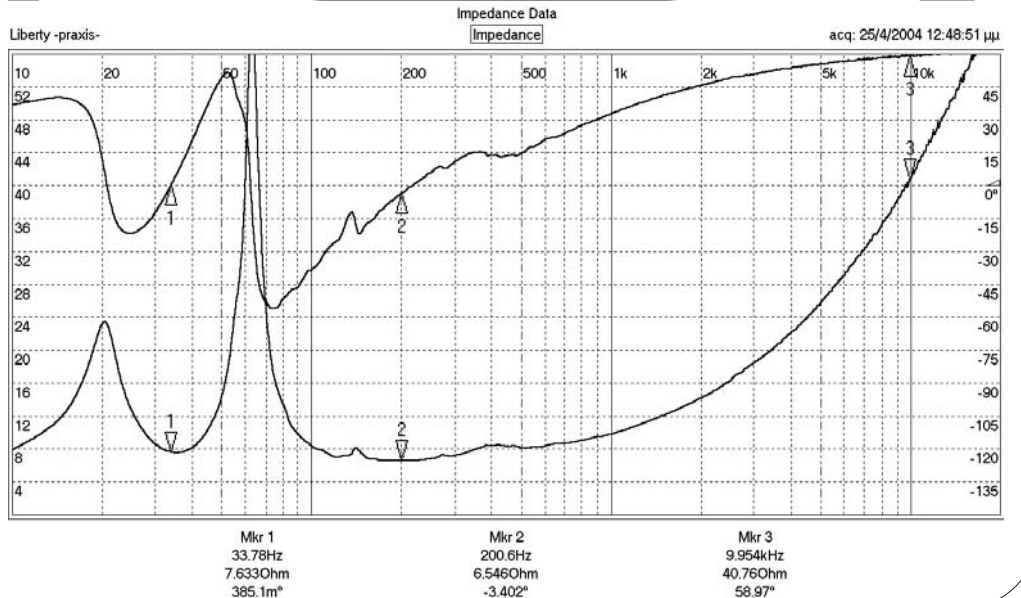

SPL Response on tweeter axis, 1m, 2.83 V rms, on ARCOS enclosure.

Impedance Response on ARCOS enclosure.

Copyright : M.Tzortzakis, Athens, Greece / 2004. This is a proprietary information not to be edited, transmitted or reproduced without prior notice and the written permission of the owner.

Woofers, Audax, HM210Z12

Drawing : **W80-210/12 -022** Rev : **A**

Date of Issue : **04/05/04** Page : **1** of **1**