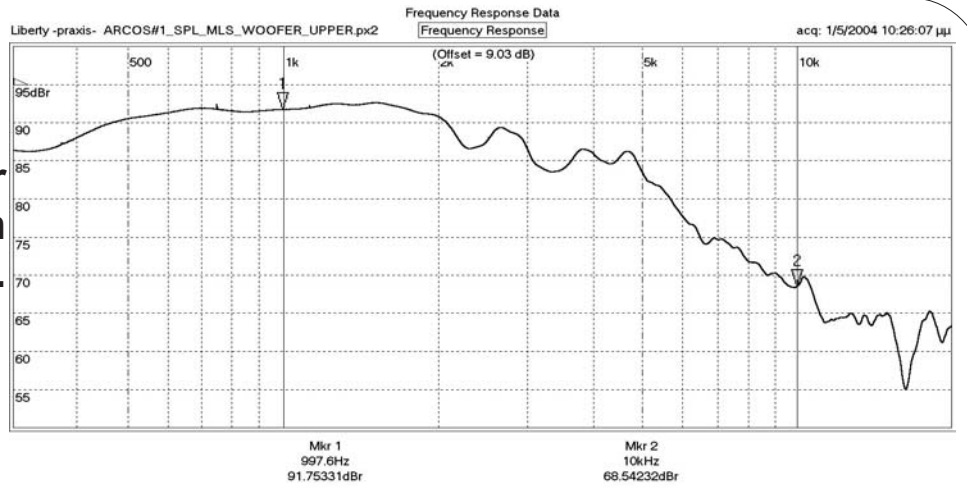

SPL Response on tweeter axis, 1m, 2.83 V rms, on ARCOS enclosure.

Impedance Response on ARCOS enclosure.

Copyright : M.Tzortzakis, Athens, Greece / 2004. This is a proprietary information not to be edited, transmitted or reproduced without prior notice and the written permission of the owner.

Woofers, Audax, HM210Z12

Drawing : **W80-210/12 -022** Rev : **A**

Date of Issue : **04/05/04** Page : **1** of **1**