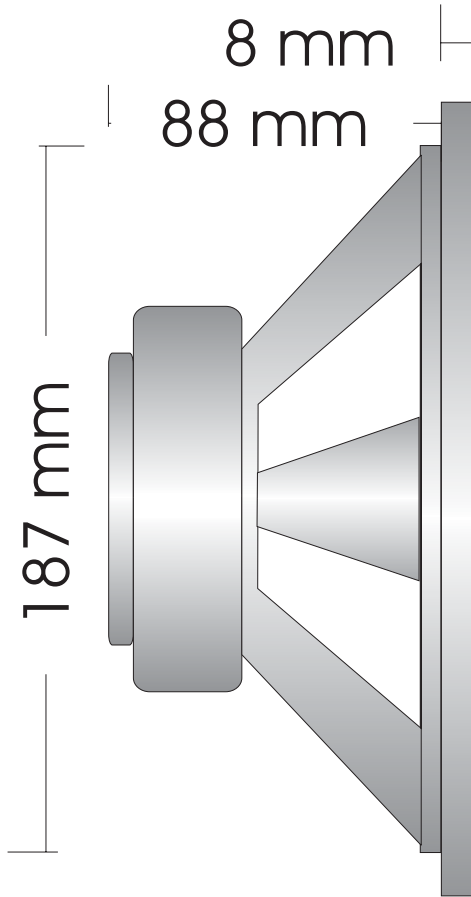

SPL Response on tweeter axis, 1m, 2.83 V rms, on ARCOS enclosure.

Impedance Response on ARCOS enclosure.

Copyright : M.Tzortzakis, Athens, Greece / 2004. This is a proprietary information not to be edited, transmitted or reproduced without prior notice and the written permission of the owner.

Woofers, Audax, HM210Z12

Drawing : **W80-210/12 -022** Rev : **A**

Date of Issue : **04/05/04** Page : **1** of **1**