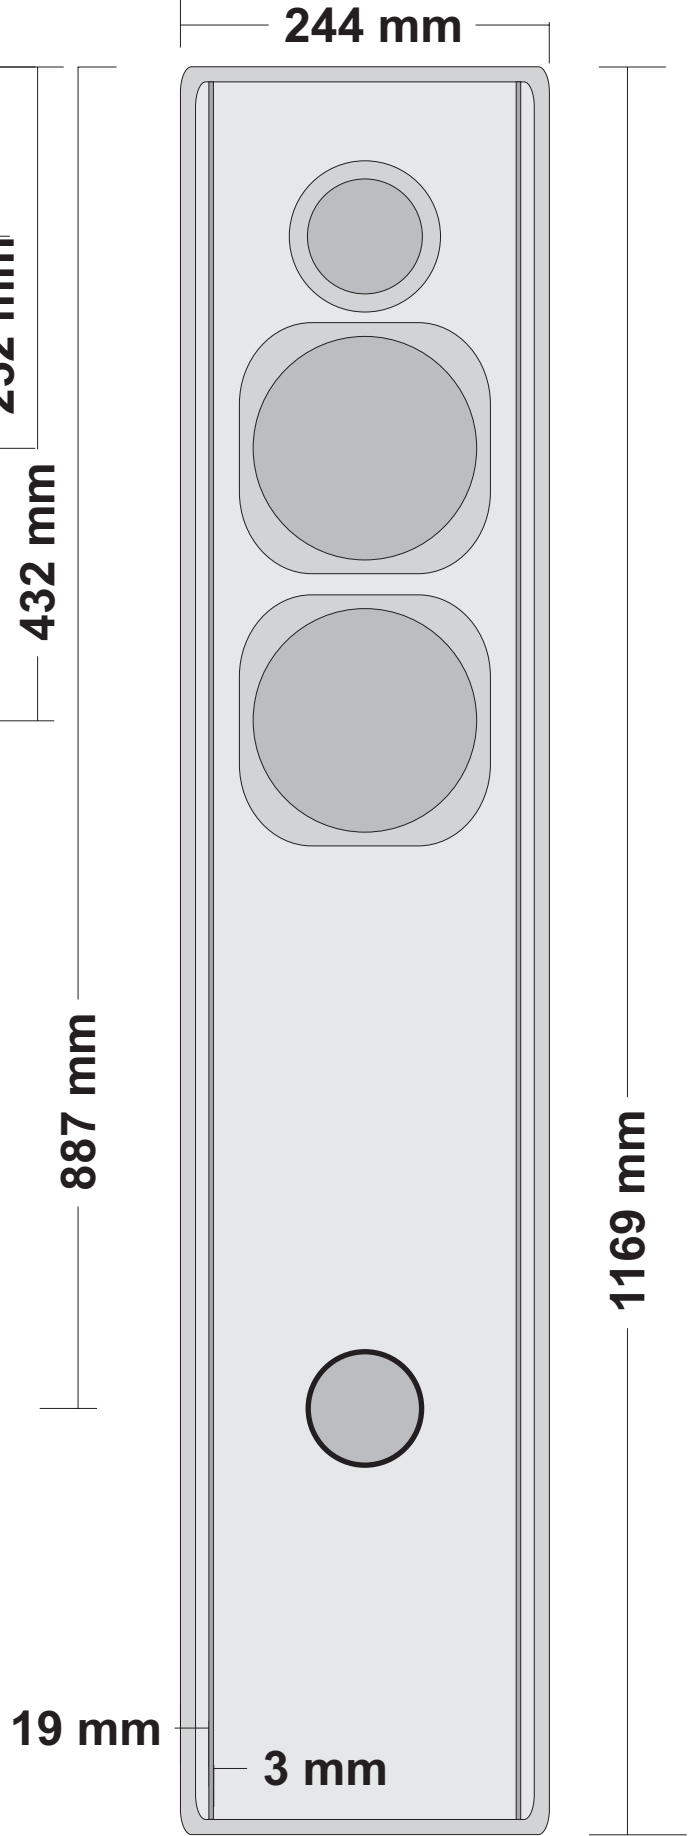

# Internal Dimensions Εσωτερικές Διαστάσεις

# External Dimensions Εξωτερικές Διαστάσεις

Copyright : M.Tzortzakis, Athens, Greece / 2004. This is a proprietary information not to be edited, transmitted or reproduced without prior notice and the written permission of the owner.

**NIMIEL enclosure assy**

Drawing :

**Y02-147/00-003**

Rev : **A**

Date of Issue :

**13/06/04**

Page :

**1** of **1**