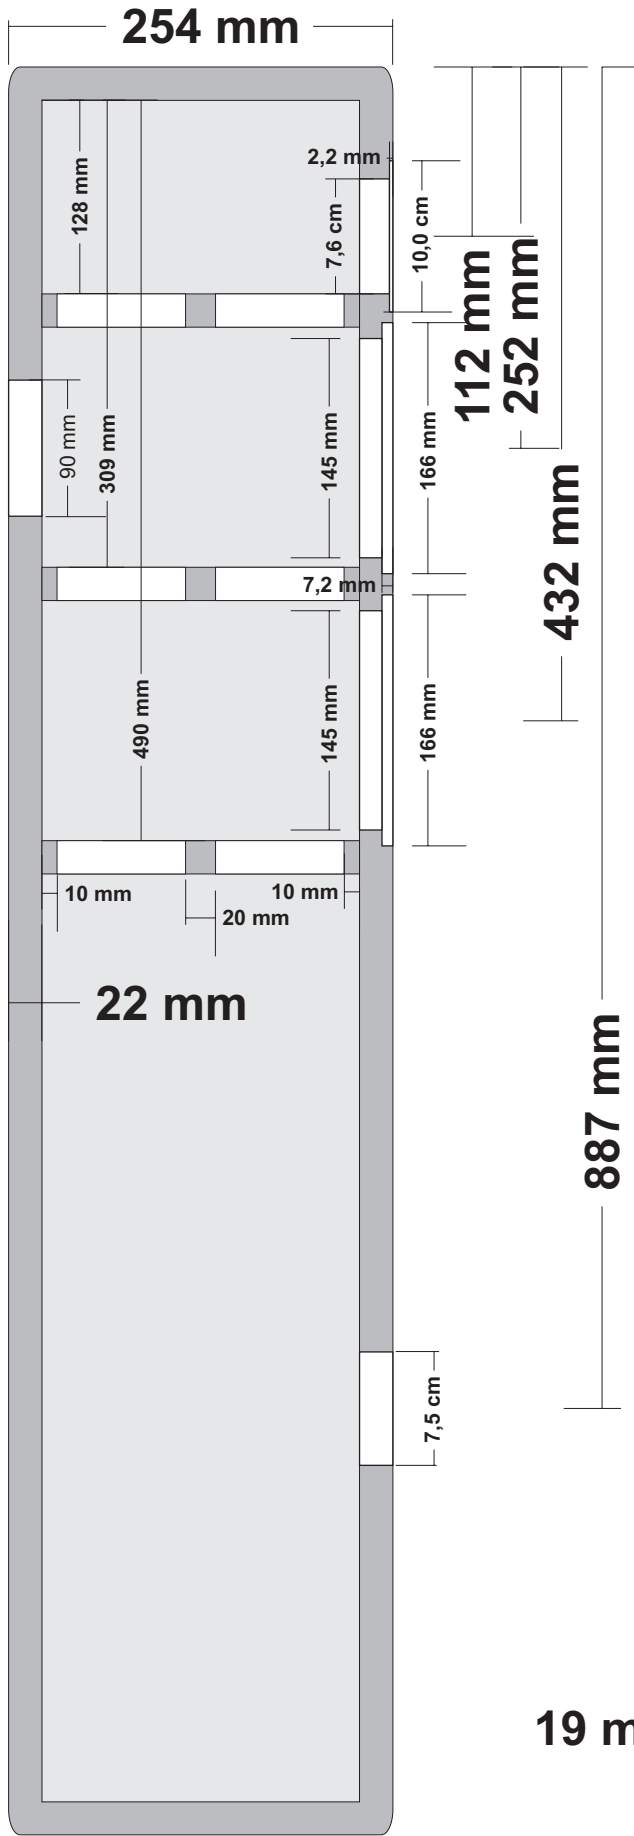

# Internal Dimensions Εσωτερικές Διαστάσεις

# External Dimensions Εξωτερικές Διαστάσεις

Copyright : M.Tzortzakis, Athens, Greece / 2004. This is a proprietary information not to be edited, transmitted or reproduced without prior notice and the written permission of the owner.

**NIMIEL enclosure assy**

Drawing :

**Y02-147/00-003**

Rev : **A**

Date of Issue :

**13/06/04**

Page :

**1** of **1**