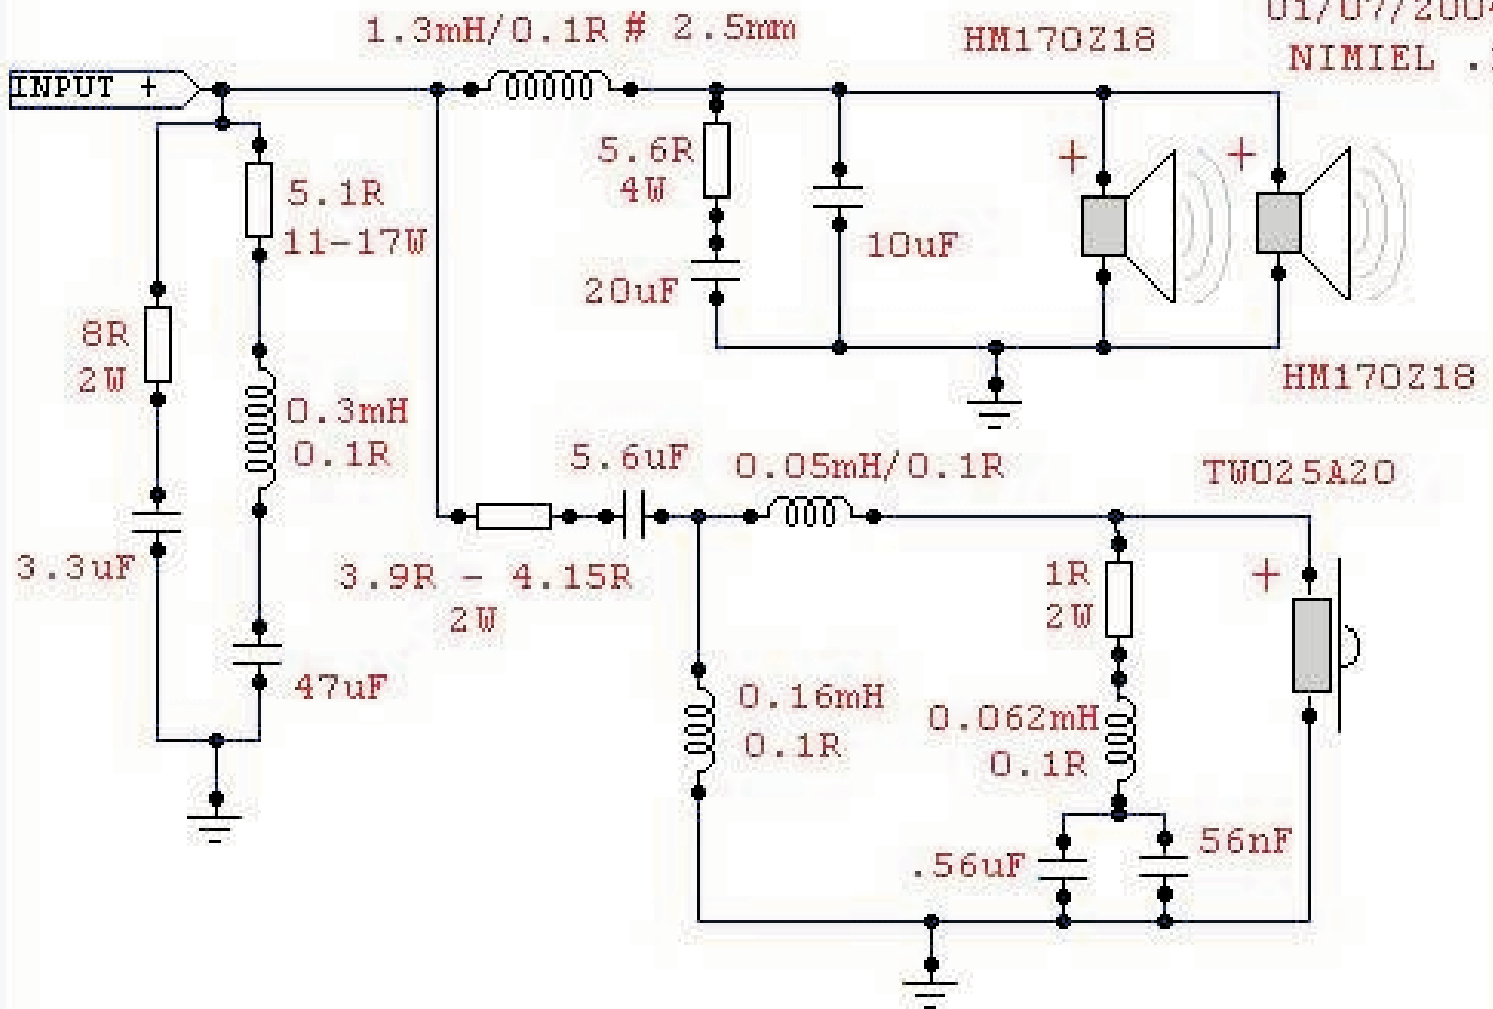

MT217JV
01/07/2004
NIMIEL .1

Copyright : M.Tzortzakis, Athens, Greece / 2004. This is a proprietary information not to be edited, transmitted or reproduced without prior notice and the written permission of the owner.

NIMIEL, crossover network

Drawing : Y12-202/00 - 030 Rev : A

Date of Issue : 25/07/04 Page : 1 of 1