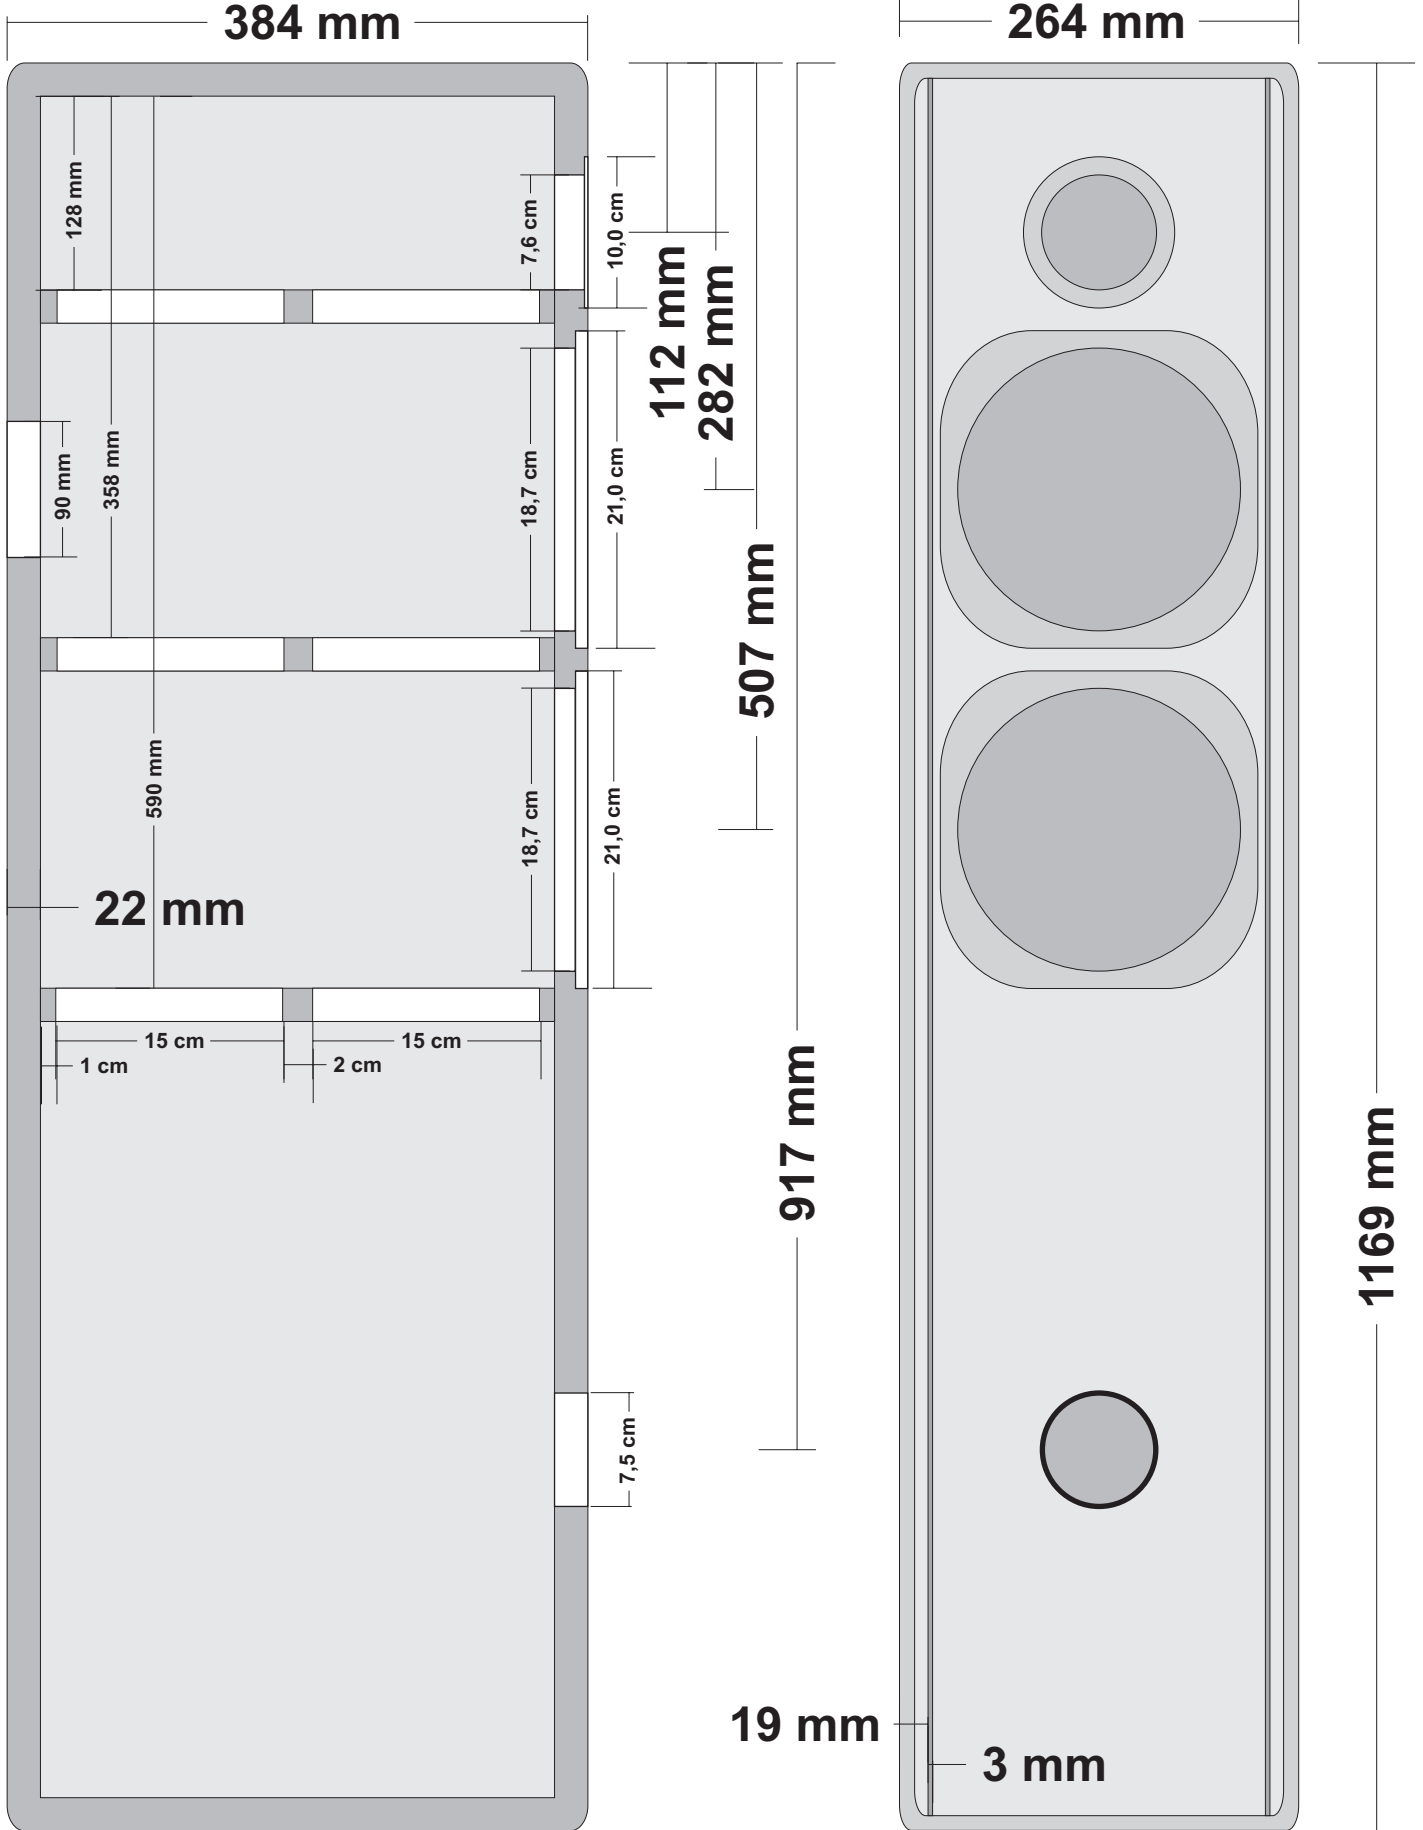

Internal Dimensions Εσωτερικές Διαστάσεις

External Dimensions Εξωτερικές Διαστάσεις

Copyright : M.Tzortzakis, Athens, Greece / 2004. This is a proprietary information not to be edited, transmitted or reproduced without prior notice and the written permission of the owner.

ARCOS enclosure assy

Drawing : **Y02-184/00-003**

Rev : **A**

Date of Issue : **30/05/04**

Page : **1** of **1**